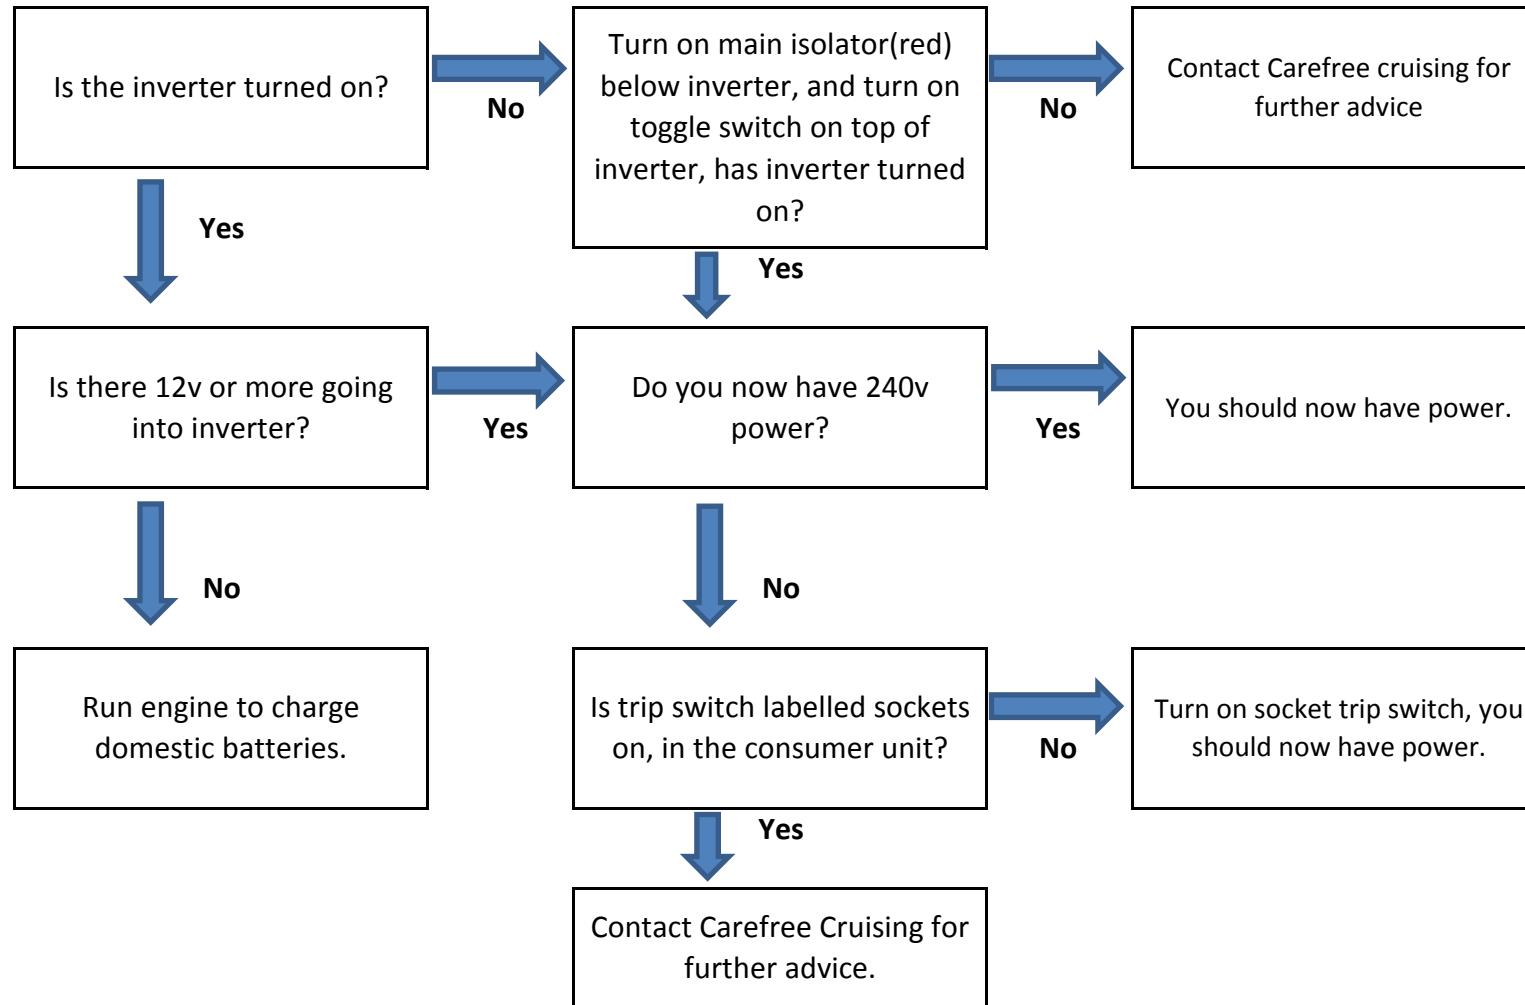

## No 240v power from inverter

If unsure on any of above please contact Carefree Cruising for further assistance.